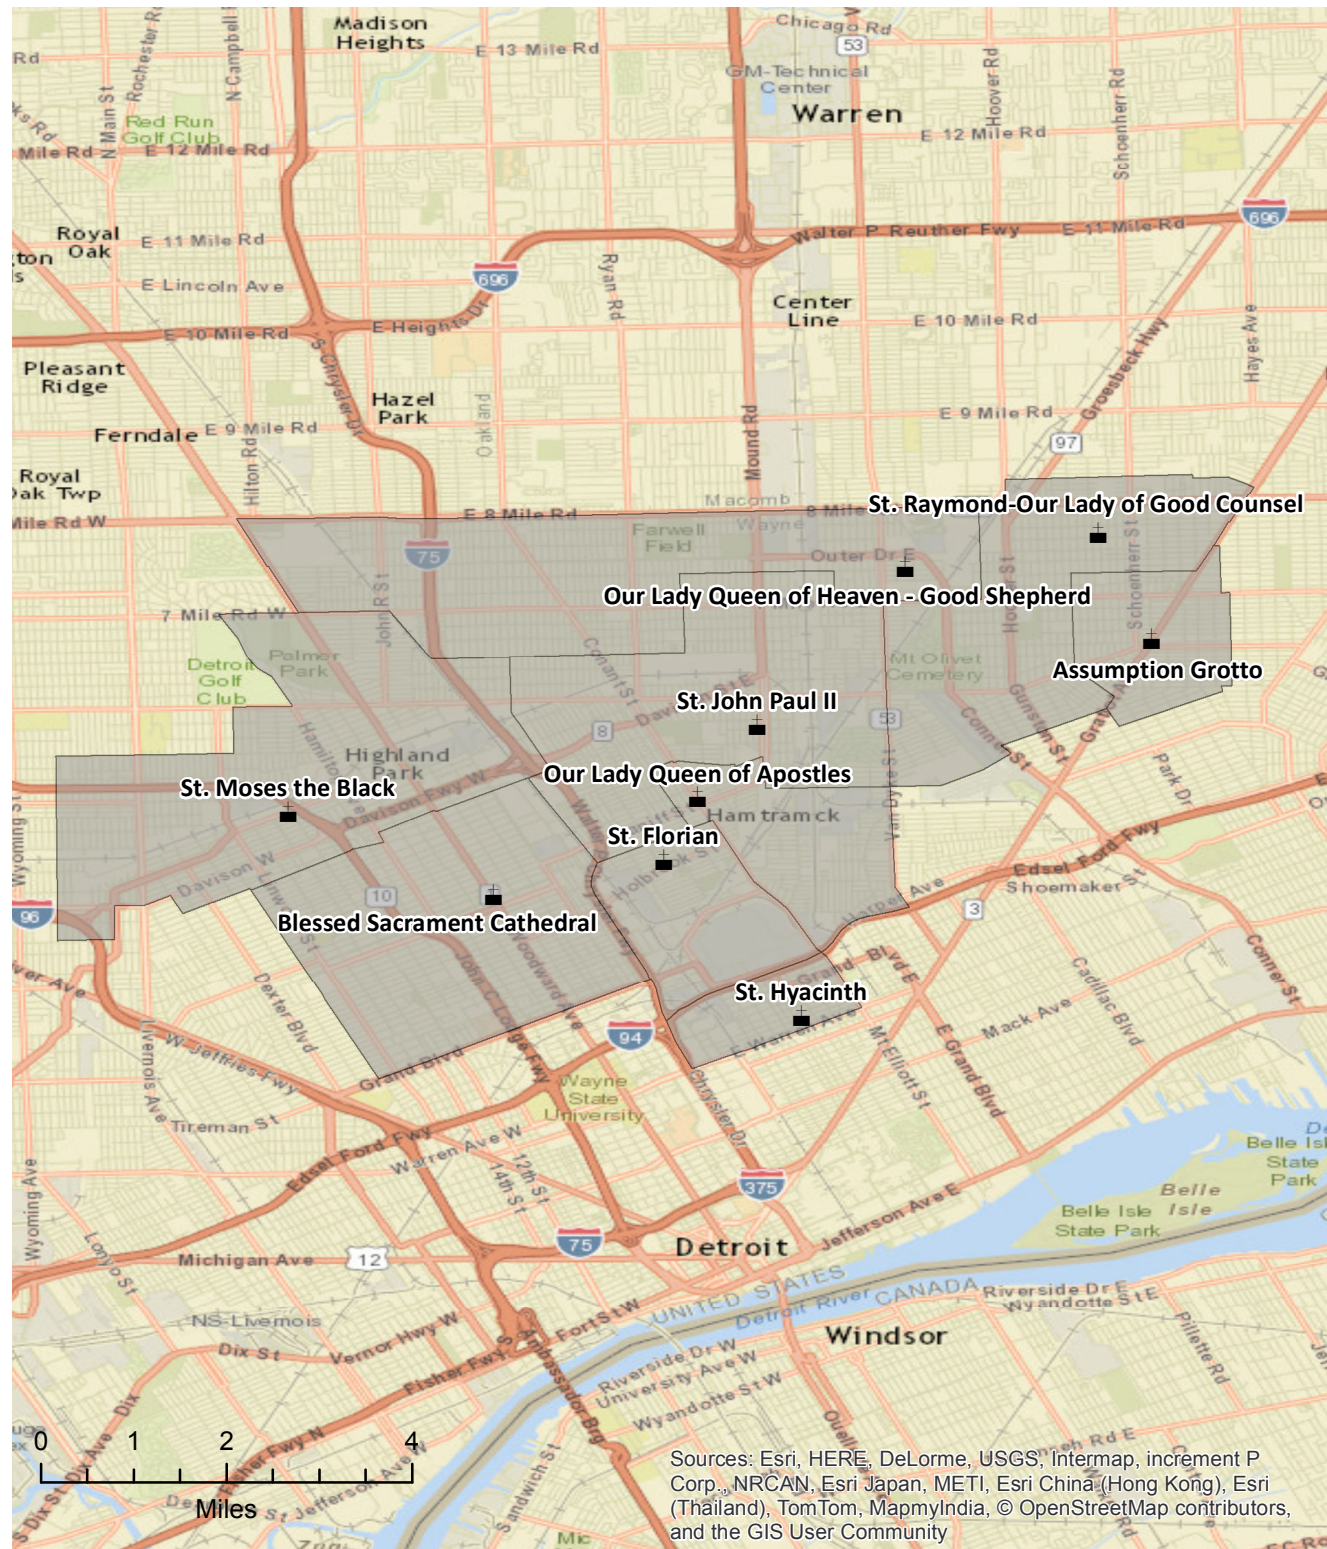

GENESIS VICARIATE

Central Region

Legend

■ Parish

▭ Parish Boundary

Parish	City
Assumption Grotto	Detroit
Blessed Sacrament Cathedral	Detroit
Our Lady Queen of Apostles	Hamtramck
Our Lady Queen of Heaven - Good Shepherd	Detroit
St. Florian	Hamtramck
St. Hyacinth	Detroit
St. John Paul II	Detroit
St. Moses the Black	Detroit
St. Raymond - Our Lady of Good Counsel	Detroit

Sources: Esri, HERE, DeLorme, USGS, Intermap, increment P Corp., NRCAN, Esri Japan, METI, Esri China (Hong Kong), Esri (Thailand), TomTom, MapmyIndia, © OpenStreetMap contributors, and the GIS User Community