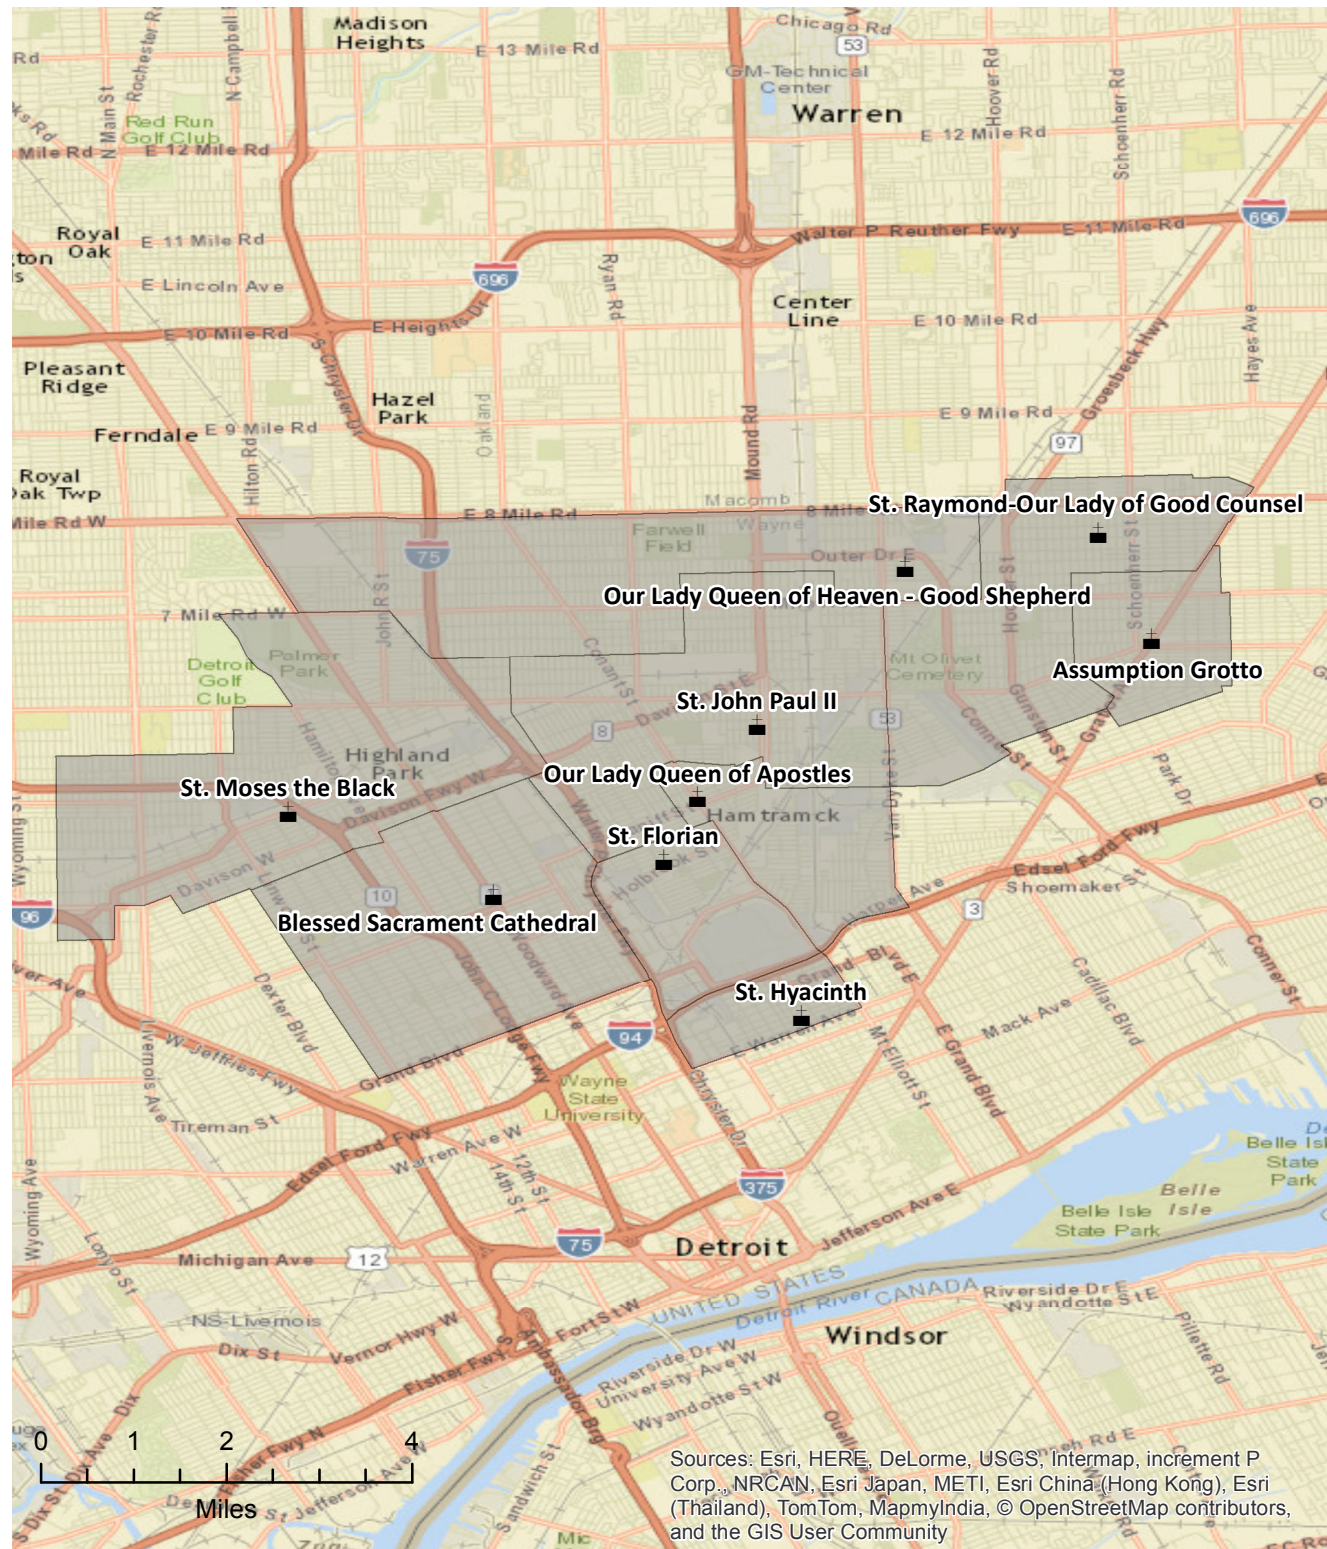

# GENESIS VICARIATE

## Central Region

### Legend

■ Parish

▭ Parish Boundary

Parish	City
Assumption Grotto	Detroit
Blessed Sacrament Cathedral	Detroit
Our Lady Queen of Apostles	Hamtramck
Our Lady Queen of Heaven - Good Shepherd	Detroit
St. Florian	Hamtramck
St. Hyacinth	Detroit
St. John Paul II	Detroit
St. Moses the Black	Detroit
St. Raymond - Our Lady of Good Counsel	Detroit

Sources: Esri, HERE, DeLorme, USGS, Intermap, increment P Corp., NRCAN, Esri Japan, METI, Esri China (Hong Kong), Esri (Thailand), TomTom, MapmyIndia, © OpenStreetMap contributors, and the GIS User Community